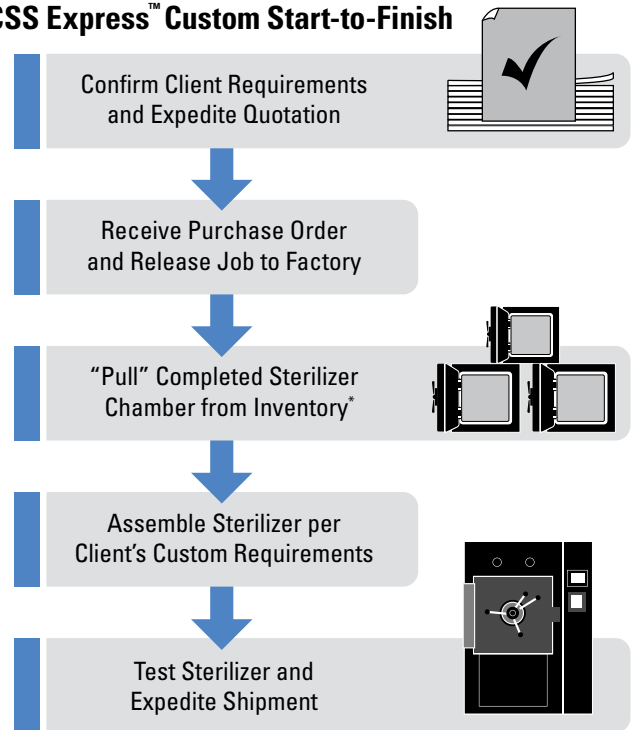

CSS Express™ Custom Start-to-Finish

* Exclusive to CSS Express™ Custom Program

Getting Started

To take advantage of the Consolidated CSS Express™ Custom 30-Day Delivery Program call your Consolidated Sales Representative or contact us by email, phone or fax today.